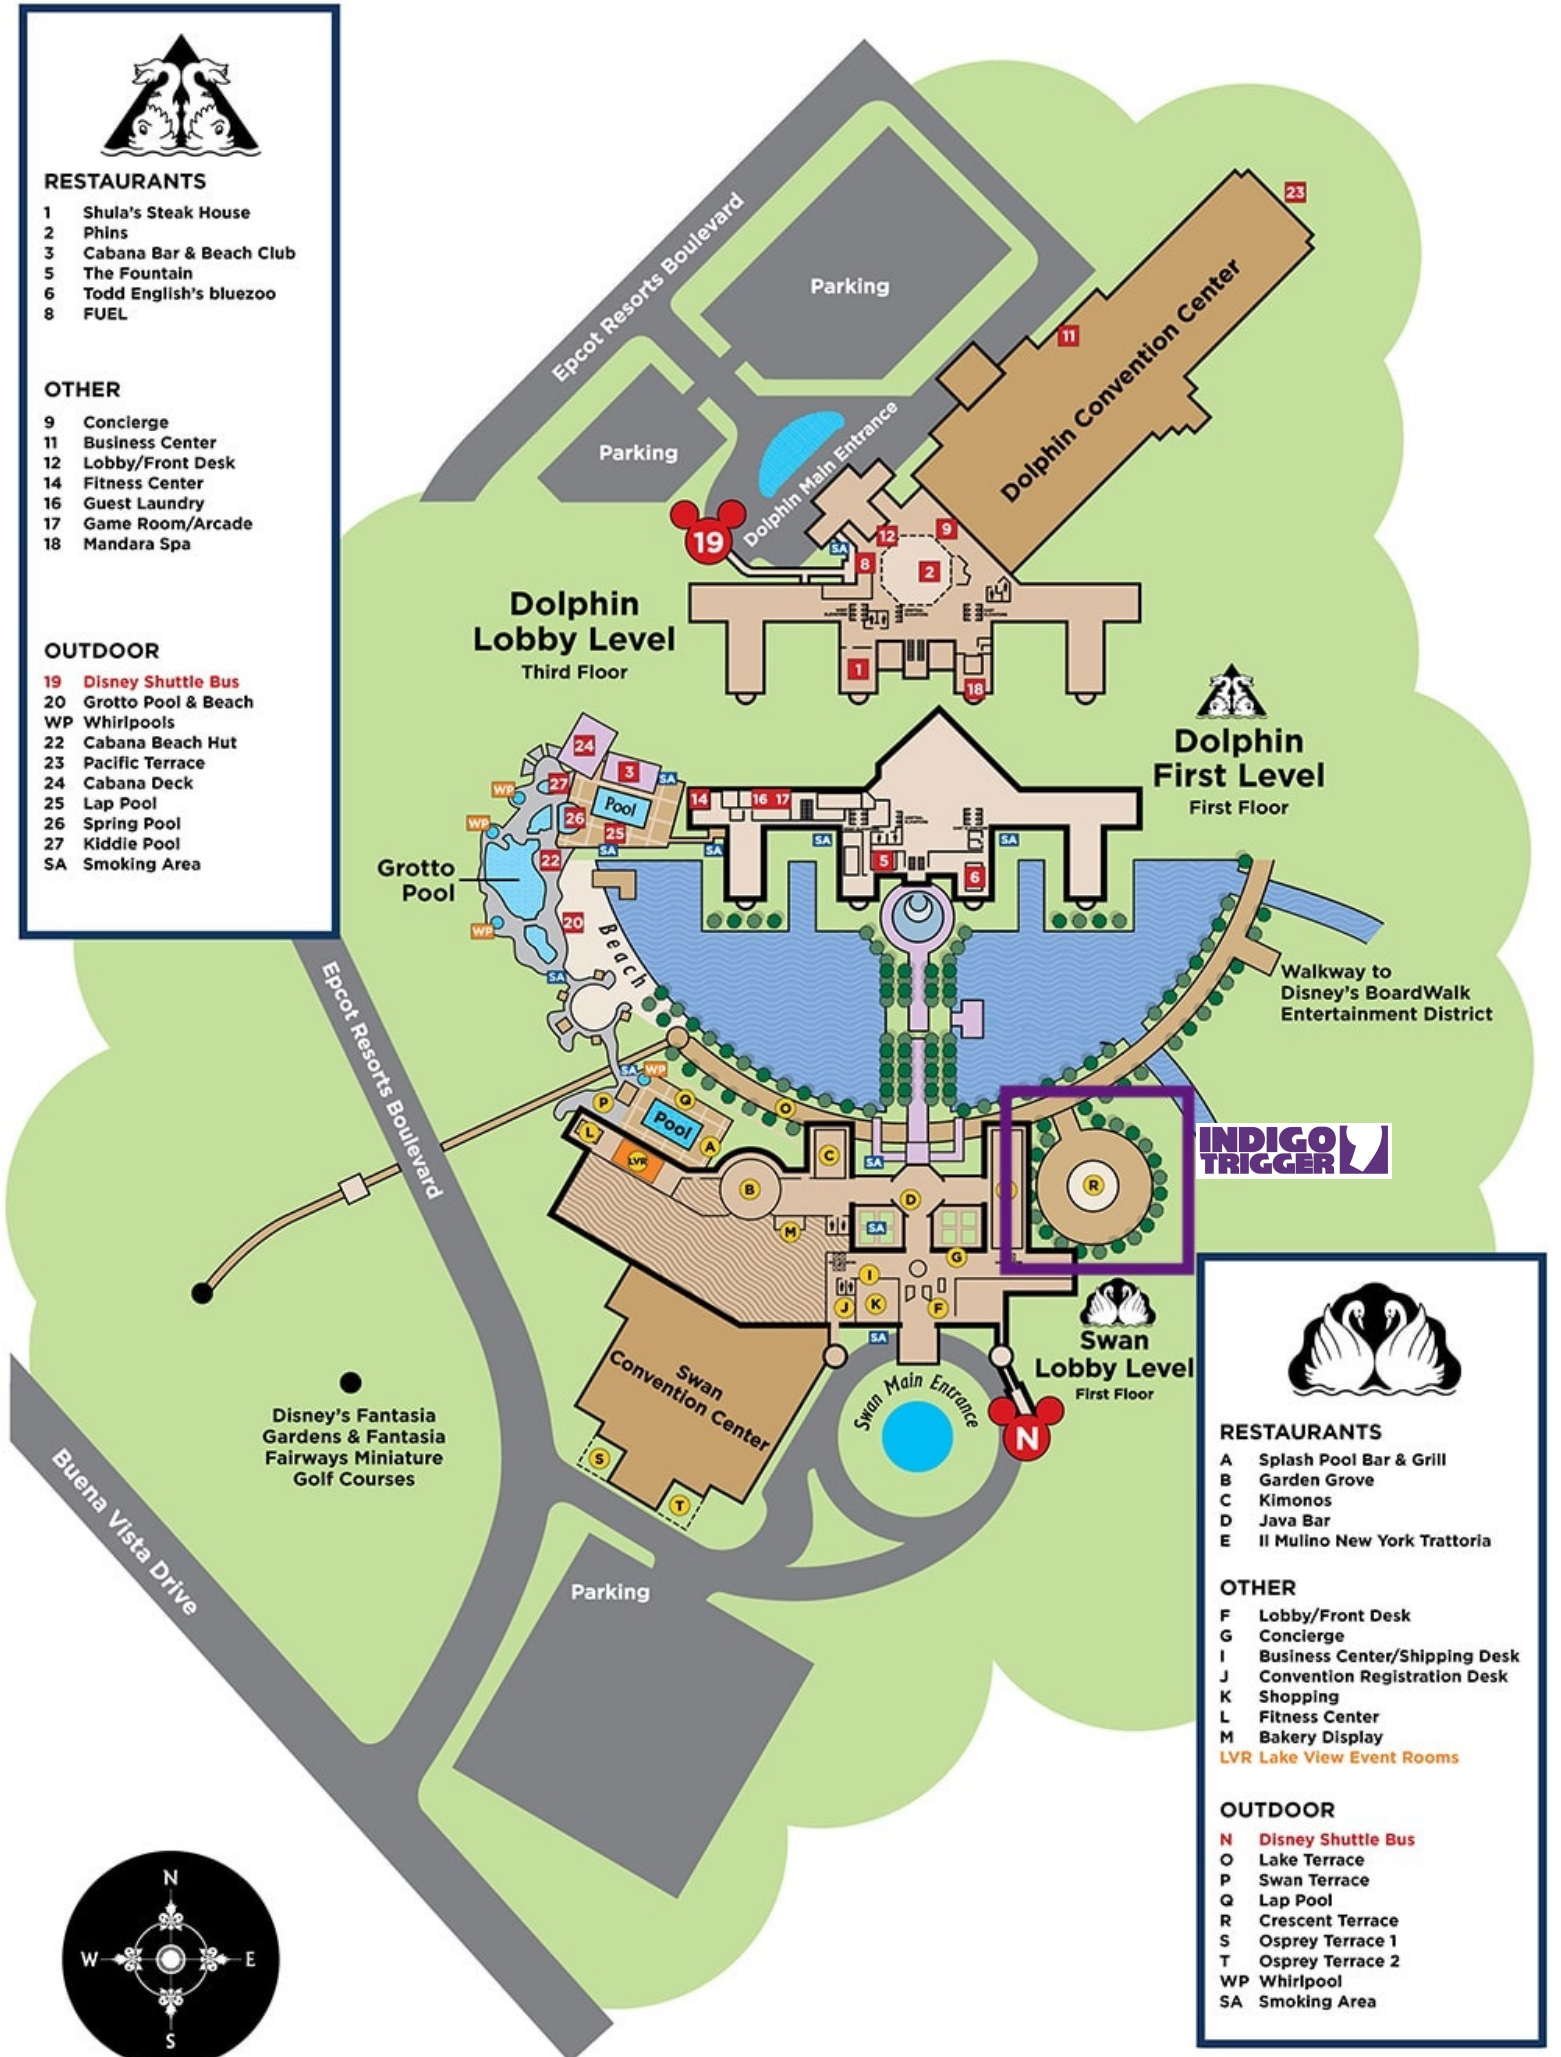

RESTAURANTS

- 1 Shula's Steak House
- 2 Phins
- 3 Cabana Bar & Beach Club
- 5 The Fountain
- 6 Todd English's bluezoo
- 8 FUEL

OTHER

- 9 Concierge
- 11 Business Center
- 12 Lobby/Front Desk
- 14 Fitness Center
- 16 Guest Laundry
- 17 Game Room/Arcade
- 18 Mandara Spa

OUTDOOR

- 19 Disney Shuttle Bus
- 20 Grotto Pool & Beach
- WP Whirlpools
- 22 Cabana Beach Hut
- 23 Pacific Terrace
- 24 Cabana Deck
- 25 Lap Pool
- 26 Spring Pool
- 27 Kiddie Pool
- SA Smoking Area

Dolphin First Level

First Floor

RESTAURANTS

- A Splash Pool Bar & Grill
- B Garden Grove
- C Kimonos
- D Java Bar
- E Il Mulino New York Trattoria

OTHER

- F Lobby/Front Desk
- G Concierge
- I Business Center/Shipping Desk
- J Convention Registration Desk
- K Shopping
- L Fitness Center
- M Bakery Display
- LVR Lake View Event Rooms

OUTDOOR

- N Disney Shuttle Bus
- O Lake Terrace
- P Swan Terrace
- Q Lap Pool
- R Crescent Terrace
- S Osprey Terrace 1
- T Osprey Terrace 2
- WP Whirlpool
- SA Smoking Area